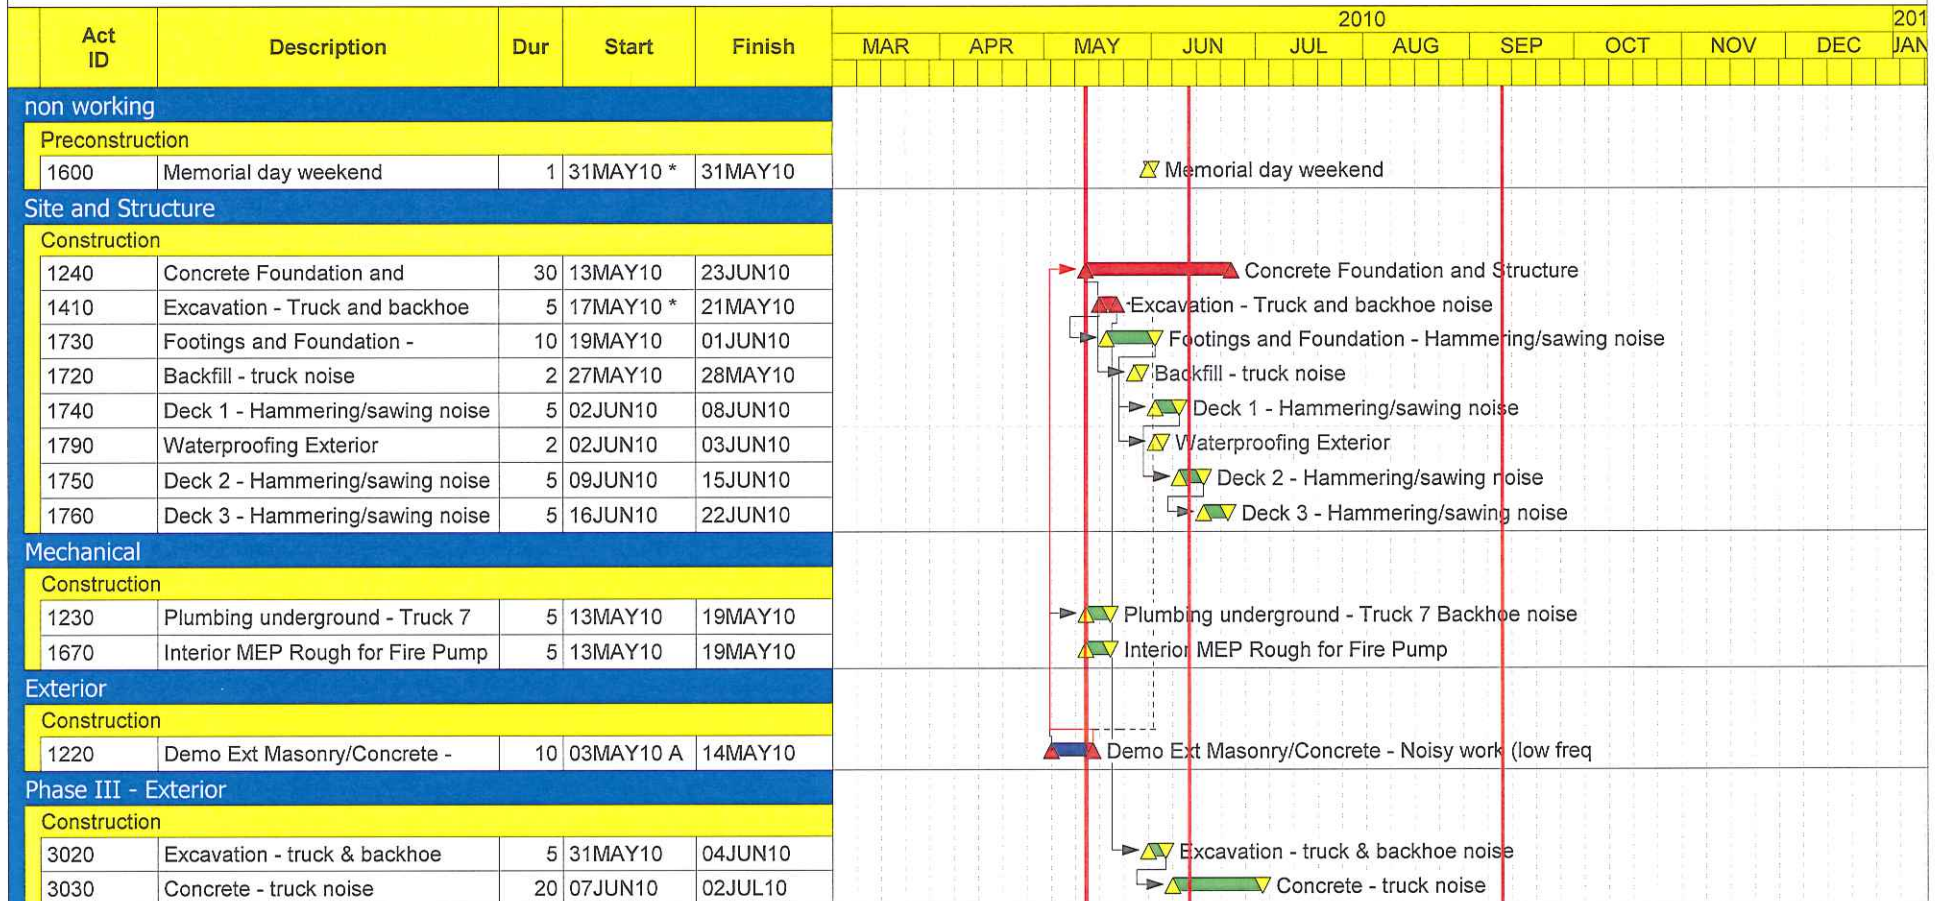

Northwestern Elder Hall 5/13/10

	Early start point Early finish point Early bar	Progress bar Critical bar Summary bar	Progress point Critical point Summary point	Start milestone point Finish milestone point	Run date 17MAY10 Page number 1A Page count 1A © Primavera Systems, Inc.
--	--	---	---	---	--